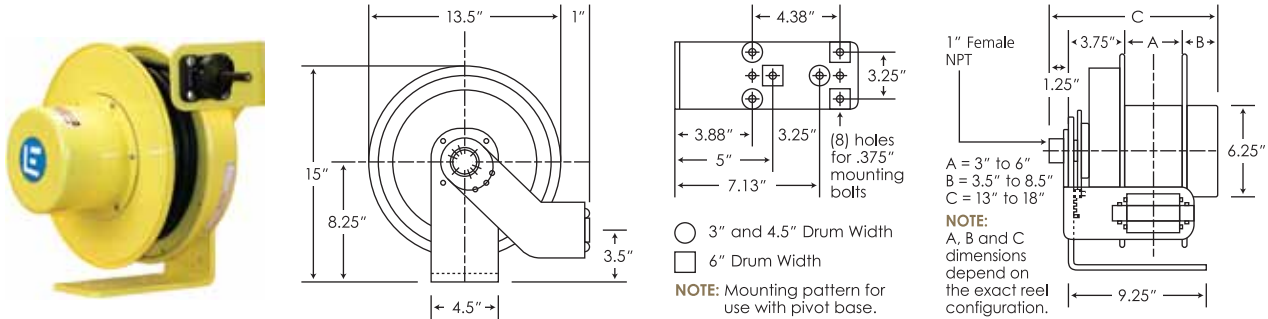

HEAVY-DUTY

LE9500 SERIES AUTO REWIND CORD REELS

APPROVALS: CSA and UL Certified

Lind Equipment also offers our heavy-duty reel in a high-capacity version. The same all-steel weatherproof construction from our LE9000 series reels, but in a larger format. Perfect for tough workplaces that require higher gauge cable, longer lengths, or many conductors.

Features of the LE9500 high-capacity reels that can keep you working confidently include:

- + Adjustable cable guide arm (12 positions)
- + Strong ratchet that can be disengaged for constant tension
- + NEMA 4X weatherproof rating on enclosure
- + Adjustable ball stop
- + Comes with 2' extra cable for feeder cord
- + Cable lengths up to 80', with up to 12 conductors

LE9500 reels come standard with up to 80' of SOOW cable and bare ends. See below for optional accessories and most popular SKUs. Further customization is available on demand.

30 FOOT SOOW CABLE:

- LE9530143H1* 14/3 cable w/ 100W incandescent hand lamp
- LE9530143F1* 14/3 cable w/ 13W fluorescent hand lamp
- LE9530143QB1 14/3 cable w/ 15A quad box
- LE9530123QB2 12/3 cable w/ 20A quad box
- LE9530143S1 14/3 cable w/ 15A single outlet
- LE9530123S2 12/3 cable w/ 20A single outlet
- LE9530103S2 10/3 cable w/ 20A single outlet
- LE9530143BE 14/3 cable bare ends (rated up to 15A)
- LE9530123BE 12/3 cable bare ends (rated up to 20A)
- LE9530103BE 10/3 cable bare ends (rated up to 25A)

50 FOOT SOOW CABLE:

- LE9550143H1* 14/3 cable w/ 100W incandescent hand lamp
- LE9550143F1* 14/3 cable w/ 13W fluorescent hand lamp
- LE9550143QB1 14/3 cable w/ 15A quad box
- LE9550123QB2 12/3 cable w/ 20A quad box
- LE9550143S1 14/3 cable w/ 15A single outlet
- LE9550123S2 12/3 cable w/ 20A single outlet
- LE9550103S2 10/3 cable w/ 20A single outlet
- LE9550143BE 14/3 cable bare ends (rated up to 15A)
- LE9550123BE 12/3 cable bare ends (rated up to 20A)
- LE9550103BE 10/3 cable bare ends (rated up to 25A)