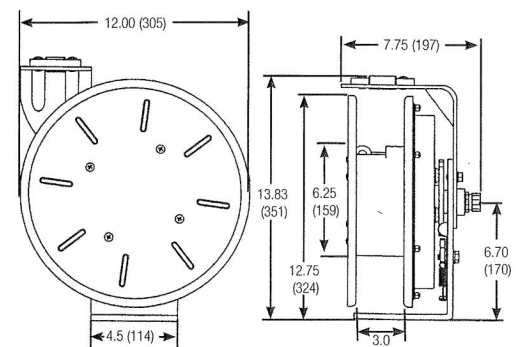

LIND EQUIPMENT

WORK CONFIDENTLY.

HEAVY-DUTY CORD REELS

9000 AND 9500 SERIES

Lind Equipment's 9000 and 9500 series reels offer the best in heavy-duty reel construction without an inflated price. All-steel construction and precision crafting ensures these reels will last even in the toughest conditions. Our reels feature a variety of cord lengths and ends and come with up to 12 conductors. 9500 series reels are NEMA 4X rated for waterproof service indoors and out.

Optional cord ends include incandescent or fluorescent work lights, single or duplex outlet (15A or 20A), or GFCI protected outlets.

Cord types available from 16 gauge SJOW to 10 gauge SOW.

Ask your Lind Equipment distributor for the full part number listing and assistance in selecting the best reel that meets your unique requirements.

Dimensions - Inches (mm)

For more information about our other lines of portable electrical equipment for the toughest workplaces:

www.lindequipment.net | info@lindequipment.net | T: 877.475.LIND