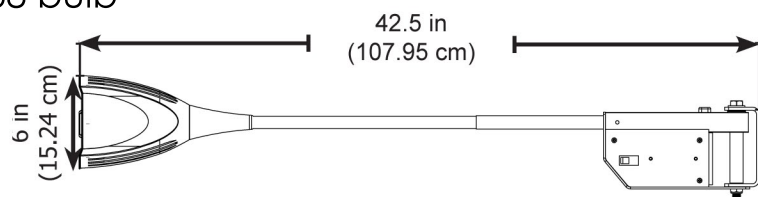

L61 LED DOCK LIGHT

FLEXIBLE ARM - DURABLE - BRIGHT

Bright, energy efficient LED technology comes to the dock light. Our L61 LED docklight shines a bright beam designed to light up the longest of trailers with no wasted light. The LEDs last over 50,000 hours and give off almost no heat, meaning a safer light with much less maintenance.

**SAVE UP TO \$125/YEAR
VERSUS TRADITIONAL
DOCKLIGHTS**

L61 LED DOCKLIGHT

- + LEDs rated for 50,000 hours
- + Low energy usage (16W)
- + Flexible arm allows for unlimited positioning
- + Housing made from strong polycarbonate polymer
- + LEDs equal to brightness of a 150W PAR38 bulb