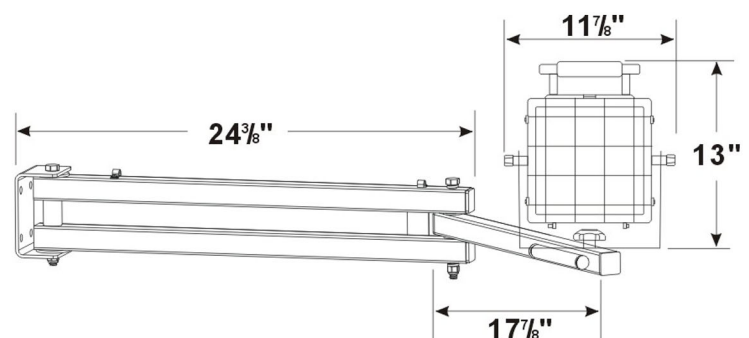

## L41 HEAVY-DUTY DOCK LIGHT

WET-AREA RATED DURABLE

Our heavy-duty dock light has what it takes to light up entire trailers so that you can get your job done no matter what time of day and no matter what weather conditions. Suitable for even wet areas, the L41 has a 40" extension arm that has four pivot points to provide easy positioning. Two adjustment knobs allow fixture to pivot up and down.

### L41

- + 500W quartz halogen fixture
- + 10,500 lumen output
- + Aluminum fixture, tubular steel arm, tempered glass lens and wire guard
- + Grounded 6' cord with plug
- + 15 lbs
- + Includes two bulbs (1 spare)