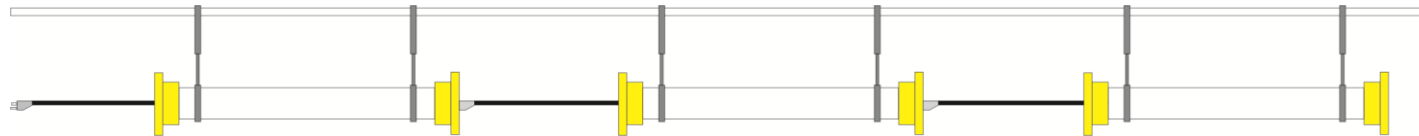

Industrial duty Stringlights

Model No. LE3605MV

- 36W fluorescent industrial light
- 120-277V ballast located in lighthead
- Polycarbonate outer tube
- Power inlet cord is 15' if 16/3 SJTOW Yellow
- Power beyond is flush mount
- Aluminum Backbone & Yellow end caps

These lights can be strung together to light larger areas in chains of up to 24 lights