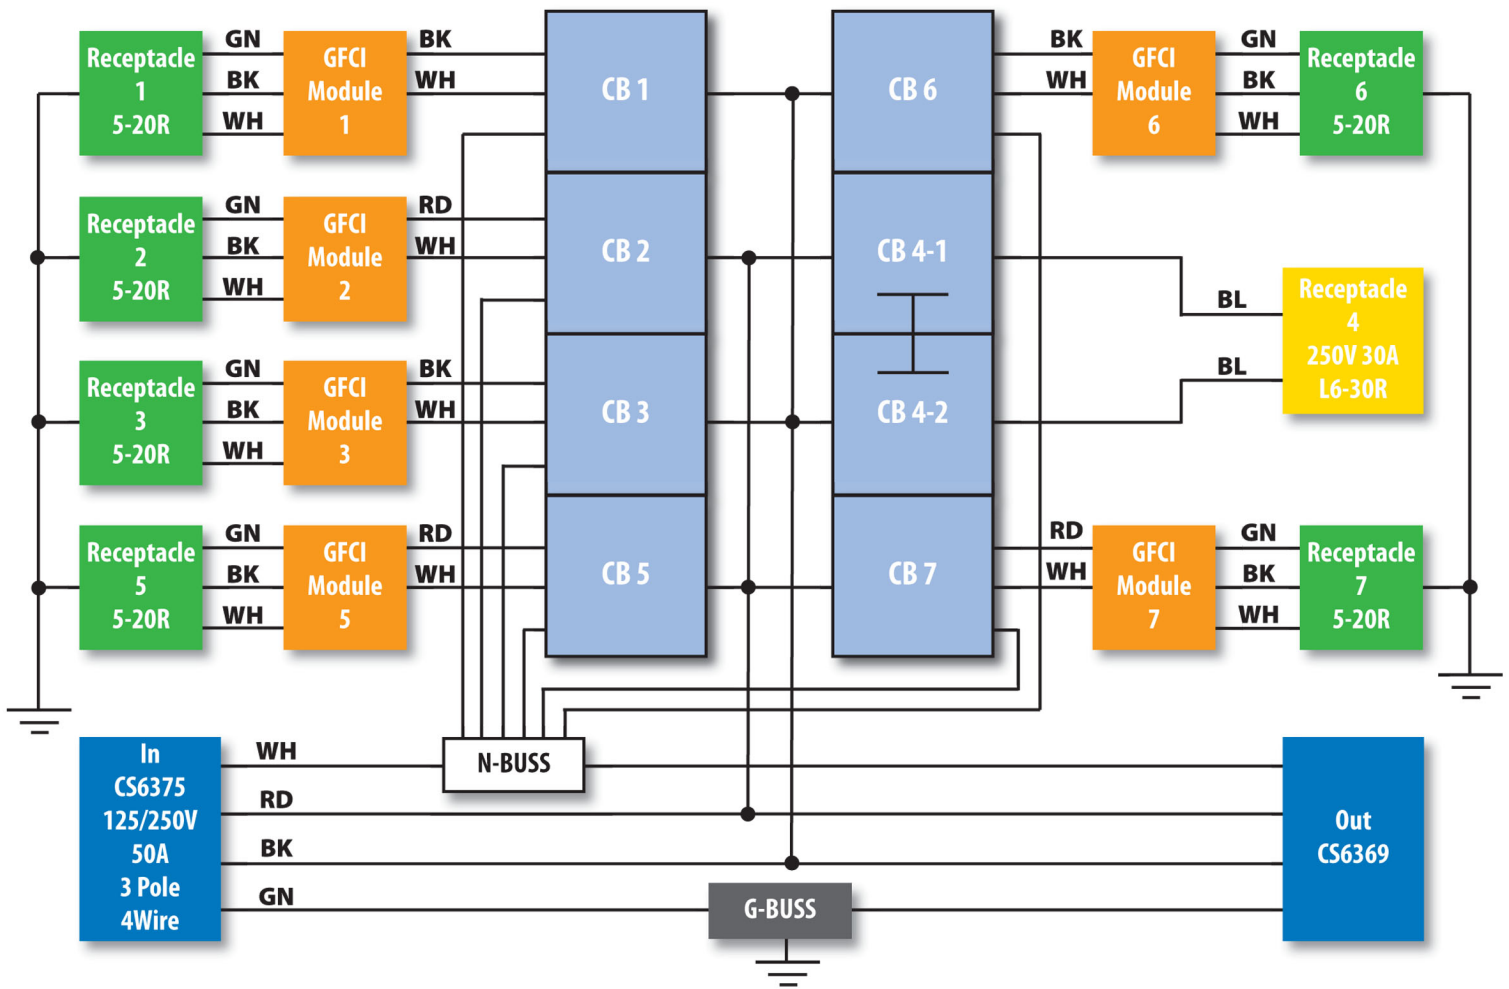

91000 TEMPORARY POWER DISTRIBUTION WIRING DIAGRAM

For more information about our other lines of portable electrical equipment for the toughest workplaces:

www.lindequipment.net | info@lindequipment.net | T: 877.475.LIND