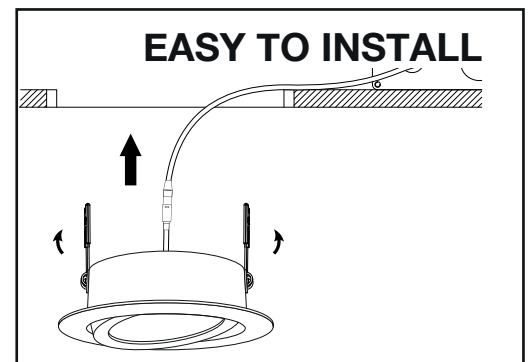

RAZOR-G

SERIES **LED**
LOW PROFILE GIMBAL
RECESSED DOWNLIGHT

Slim profile allows for installation in almost any location, ideal for when space is limited. Available in 4". Razor "G" is IC and airtight rated. Suitable for damp locations and soffits.

Each unit includes a junction box with driver, pressure fit spring clips and Quick Connect wire connectors for fast and easy installation.

5 years Limited Warranty

NOMINAL SIZE	MODEL	LIGHT OUTPUT	WATTAGE	LUMINAIRE DIMENSIONS	JUNCTION BOX DIMENSIONS	COLOR TEMPERATURE	CRI
4"	RZR-420	600 LM	9W	5.75"	3.5" x 3.25" x 1.2"	3000K, 4000K	80+
LIFETIME 50,000 HOURS		LIGHT DISTRIBUTION BEAM ANGLE 107°		AVAILABLE FINISHES WHITE, SATIN CHROME, BLACK			