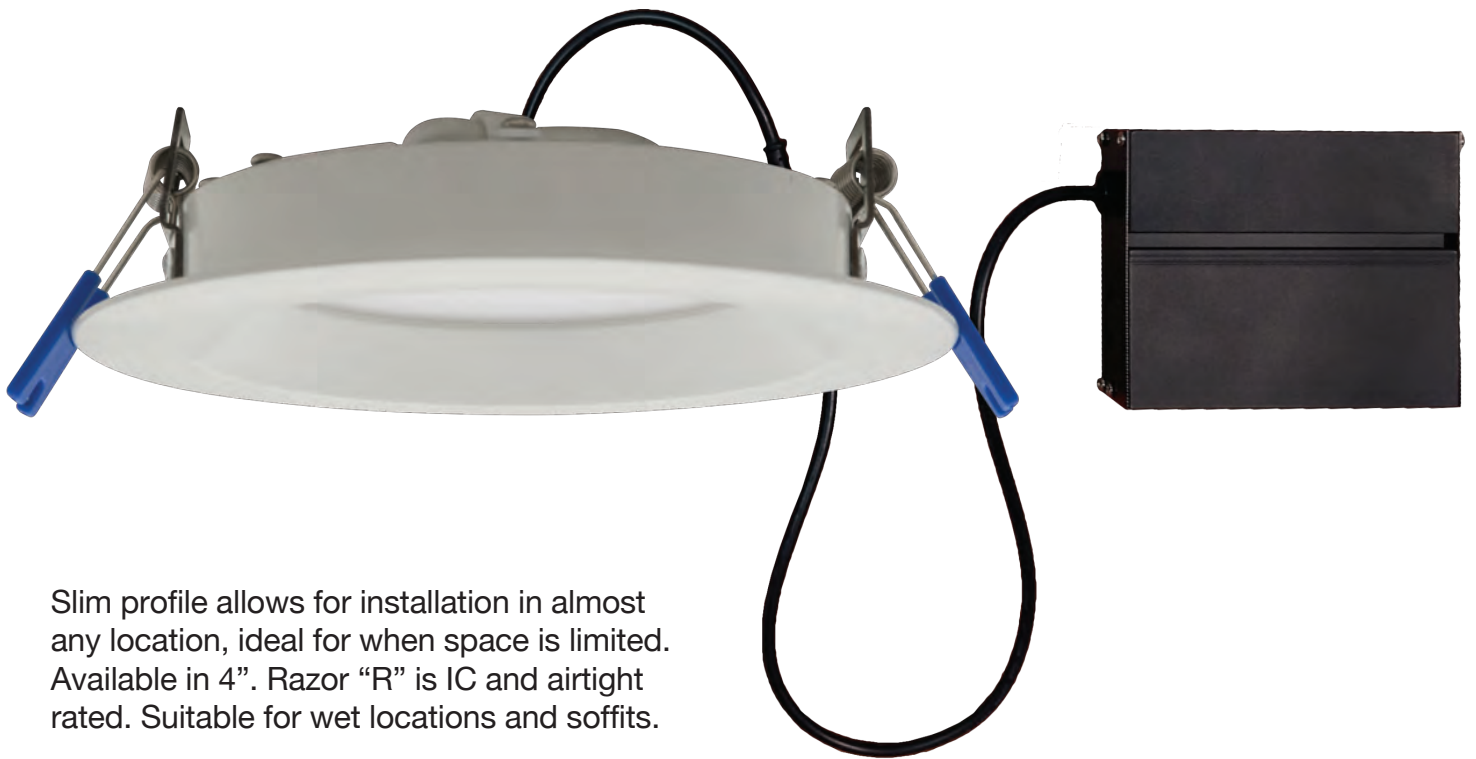

# RAZOR-R

SERIES **LED** LOW PROFILE REGRESSED RECESSED DOWNLIGHT

Slim profile allows for installation in almost any location, ideal for when space is limited. Available in 4". Razor "R" is IC and airtight rated. Suitable for wet locations and soffits.

Each unit includes a junction box with driver, pressure fit spring clips and Quick Connect wire connectors for fast and easy installation.

5 years Limited Warranty

NOMINAL SIZE	MODEL	LIGHT OUTPUT	WATTAGE	LUMINAIRE DIMENSIONS	JUNCTION BOX DIMENSIONS	COLOR TEMPERATURE	CRI
4"	RZR-410	600 LM	9W	5.4"	3.5" x 3.25" x 1.2"	3000K, 4000K	80+
LIFETIME 50,000 HOURS		LIGHT DISTRIBUTION BEAM ANGLE 107°		AVAILABLE FINISHES WHITE, SATIN CHROME, BLACK			