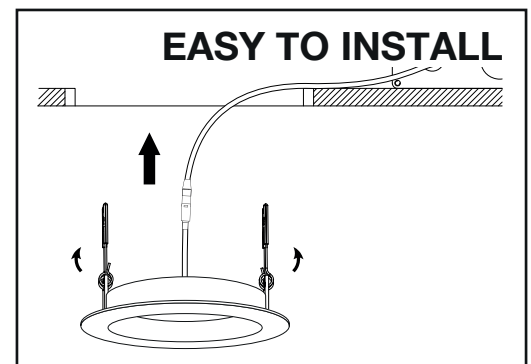

# RAZOR-R

SERIES **LED** LOW PROFILE REGRESSED RECESSED DOWNLIGHT

Slim profile allows for installation in almost any location, ideal for when space is limited. Available in 4". Razor "R" is IC and airtight rated. Suitable for wet locations and soffits.

Each unit includes a junction box with driver, pressure fit spring clips and Quick Connect wire connectors for fast and easy installation.

5 years Limited Warranty

NOMINAL SIZE	MODEL	LIGHT OUTPUT	WATTAGE	LUMINAIRE DIMENSIONS	JUNCTION BOX DIMENSIONS	COLOR TEMPERATURE	CRI
4"	RZR-410	600 LM	9W	5.4"	3.5" x 3.25" x 1.2"	3000K, 4000K	80+
LIFETIME 50,000 HOURS		LIGHT DISTRIBUTION BEAM ANGLE 107°		AVAILABLE FINISHES WHITE, SATIN CHROME, BLACK			